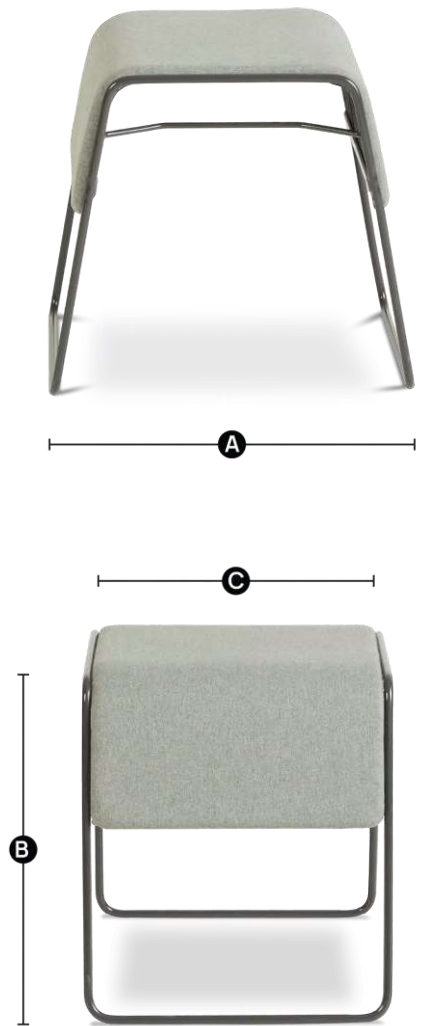

Tiny yet comfortable single seater with sturdy & durable metal leg structure having built-in **USB port** for quick charging of the device

Single seater

A Length.....1090mm

B Depth.....660mm

C Height.....790mm

High stool with
multilayer, multi
density PU high
resilience foam

High stool

A Dia.....**430mm**

B Height.....**770mm**

LEVITATE HIGH TABLE

6-seater / 4-seater
high table with
reverse chamfered
wooden table top
and legs

[↶ Back to home](#)

- High table
- A** Length.....1800mm
 - B** Depth.....750mm
 - C** Height.....1010mm

LEVITATE HIGH ROUND TABLE

Coffee table with
reverse chamfered
wooden top and
sturdy metal base

[↶ Back to home](#)

A Height.....1010mm
B Dia.....750mm

LEVITATE 'A' STOOL

Easily portable 'A'
stand and light-
weight stools
Saves space as the
stools can be
stacked when not
in use

[↶ Back to home](#)

- A** Length.....510mm
- B** Height.....480mm
- C** Depth.....410mm