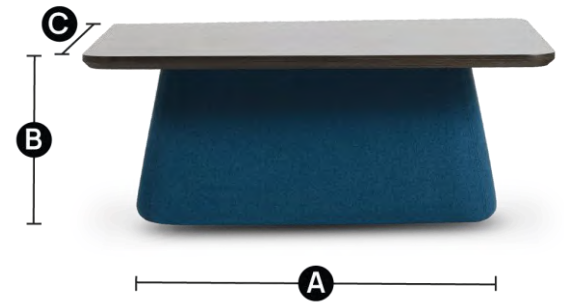

C Height..... 890mm

LYFT
HIGH POUFFE
LOW POUFFE

Fully upholstered
square pouffes
with a strong
wooden base

- A** Width.....585mm
- B** Height.....300mm
- C** Depth.....585mm

LYFT COFFEE TABLE

Light-weight,
easily portable
square pouffes

[↶ Back to home](#)

- A** Width.....800mm
- B** Height.....325mm
- C** Depth.....800mm

LYFT SIDE TABLE

Easy-to-move,
light-weight centre
tables

[↶ Back to home](#)

- A** Width.....585mm
- B** Height.....300mm
- C** Depth.....585mm