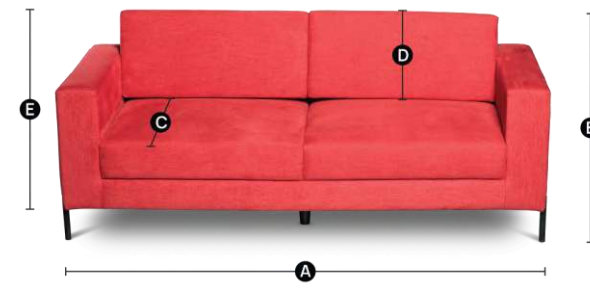

- **A** Width.....1982mm
- **B** Height.....852mm
- **C** Seat Depth.....608mm
- **D** Seat Height.....445mm
- **E** Structure height....679mm