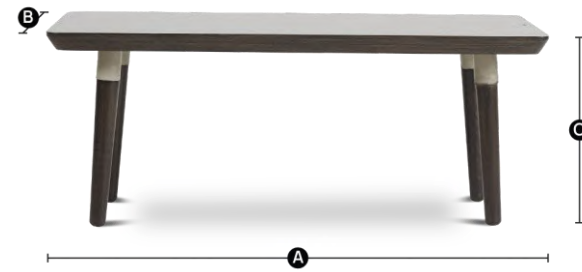

Tiny yet comfortable single seater with sturdy & durable metal leg structure having built-in **USB port** for quick charging of the device

Single seater

A Length.....1090mm

B Depth.....660mm

C Height.....790mm

[↶ Back to home](#)

- High table
- A** Length.....1800mm
 - B** Depth.....750mm
 - C** Height.....1010mm

LEVITATE HIGH ROUND TABLE

Coffee table with
reverse chamfered
wooden top and
sturdy metal base

[↶ Back to home](#)

A Height.....1010mm
B Dia.....750mm

LEVITATE 'A' STOOL

Easily portable 'A'
stand and light-
weight stools
Saves space as the
stools can be
stacked when not
in use

[↶ Back to home](#)

- A** Length.....510mm
- B** Height.....480mm
- C** Depth.....410mm

LEVITATE COFFE TABLE

Coffee table with
reverse chamfered
wooden top and
sturdy metal base

[↶ Back to home](#)

- A** Length.....1250mm
- B** Depth.....540mm
- C** Height.....640mm

LEVITATE ROUND POUFFE

Tiny yet
comfortable for an
impromptu
discussion that
leads to bouncing
off great ideas and
concepts