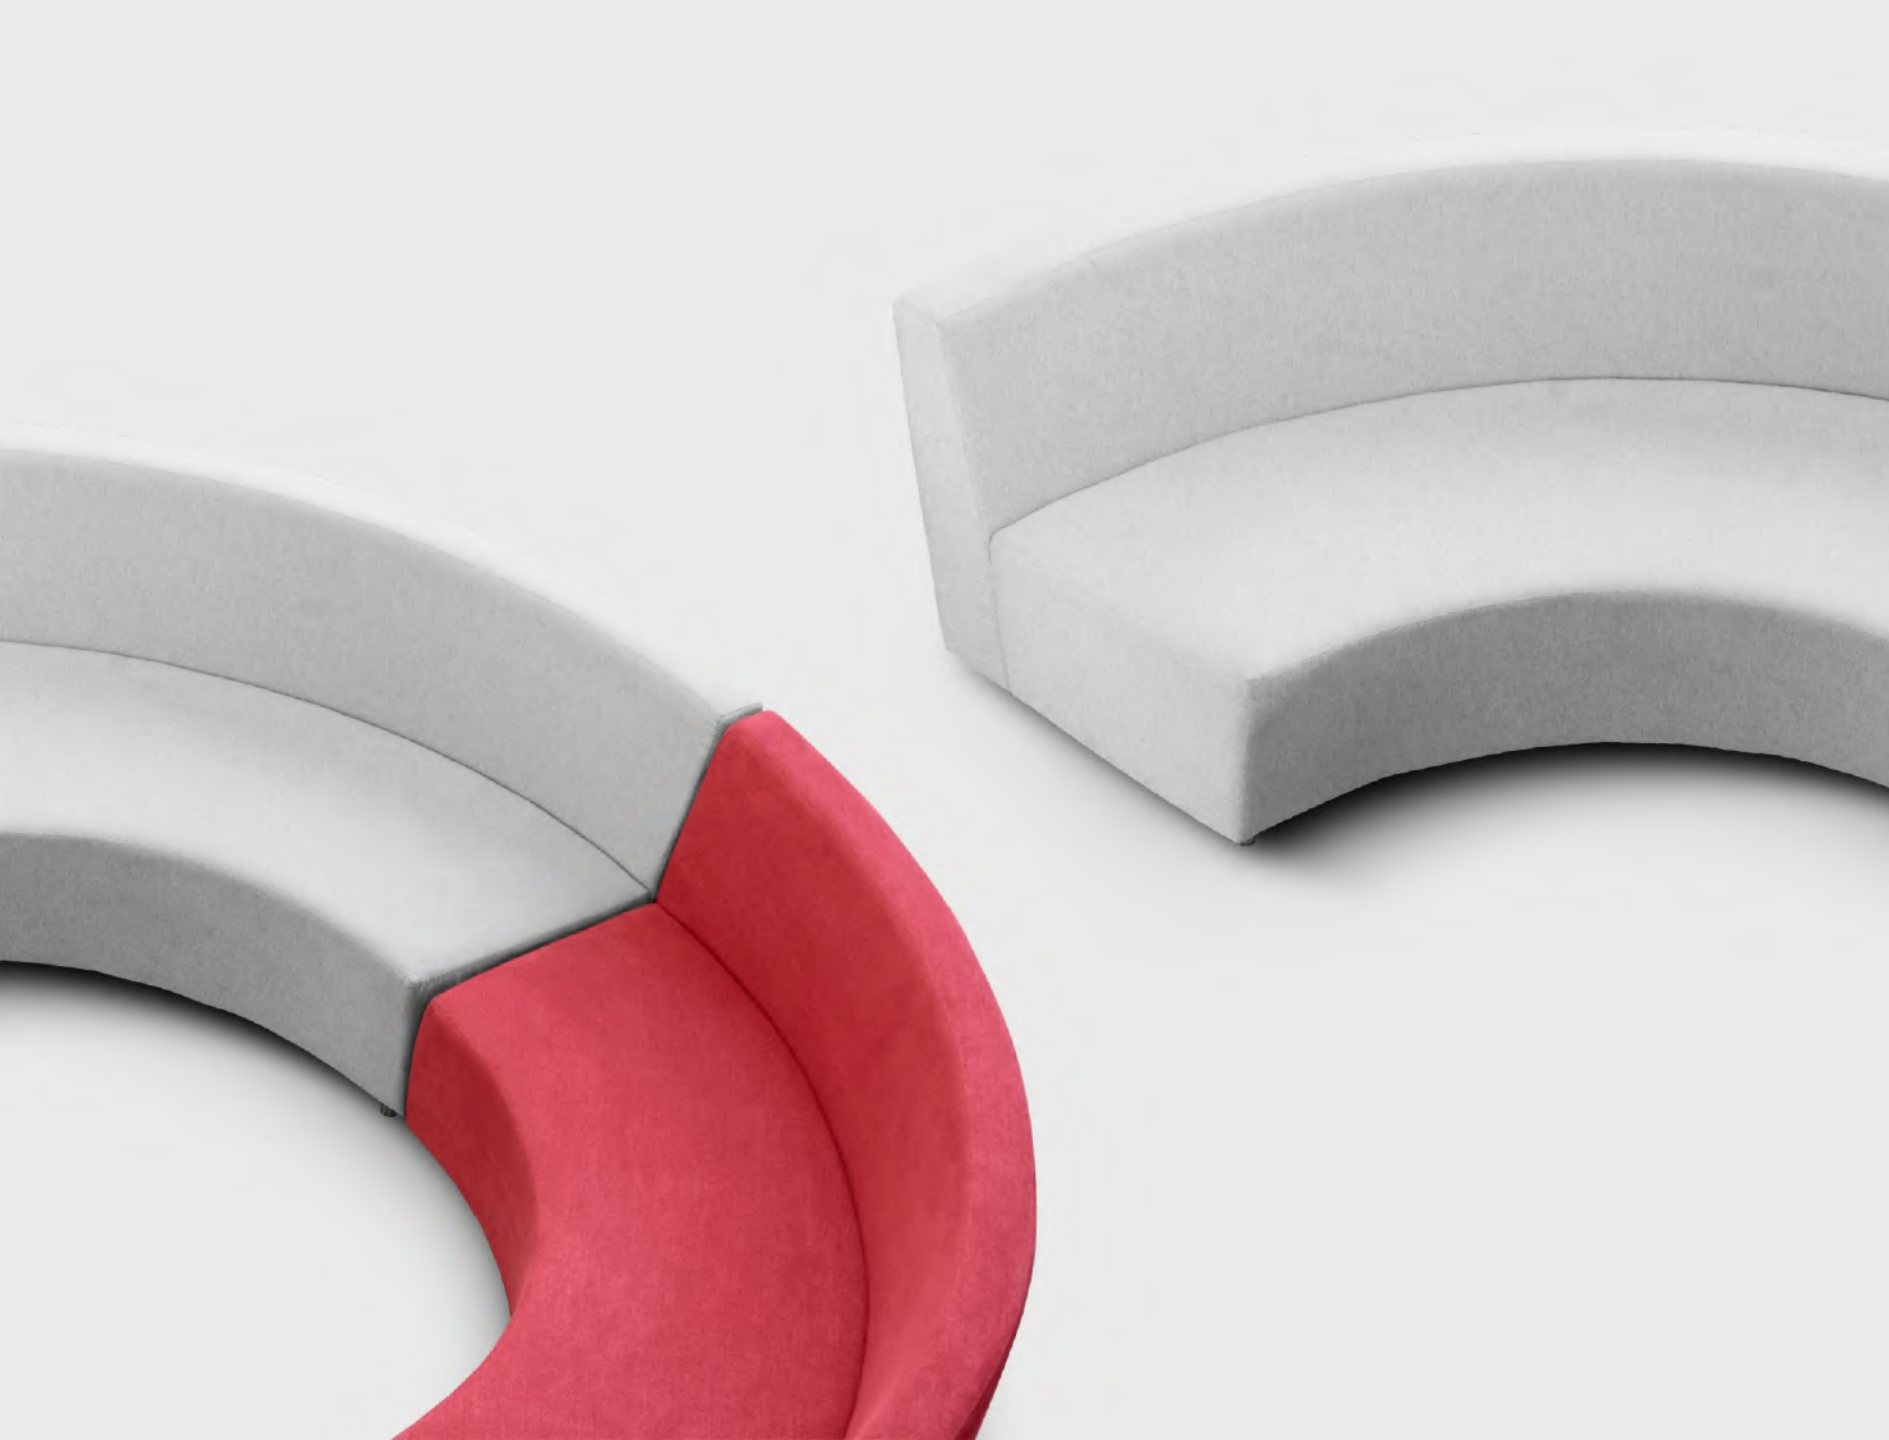

Base options

PLUSH

Reimagine
your space

- A** Width.....750mm
- B** Seat Depth.....550mm
- C** Shell height.....670mm
- D** Height.....852mm
- E** Seat Height.....360mm

FLUX

Redefining
long-lasting solace

- A** Width.....750mm
- B** Seat Depth.....550mm
- C** Shell height.....670mm
- D** Height.....852mm
- E** Seat Height.....360mm

VENETO

The style
speaks for
itself

- A** Width.....1982mm
- B** Height.....852mm
- C** Seat Depth.....608mm
- D** Seat Height.....445mm
- E** Structure height....679mm

SIENNA

Experience
luxury every
day

[↶ Back to home](#)

- A** Height..... 679mm
- B** Width..... 1982mm

AURA

Bold designs,
inspired by
you

[↶ Back to home](#)

- A** Shell height.....700mm
- B** Width.....900mm
- C** Seat depth.....520mm
- D** Seat height.....457mm
- E** Overall height.....937mm