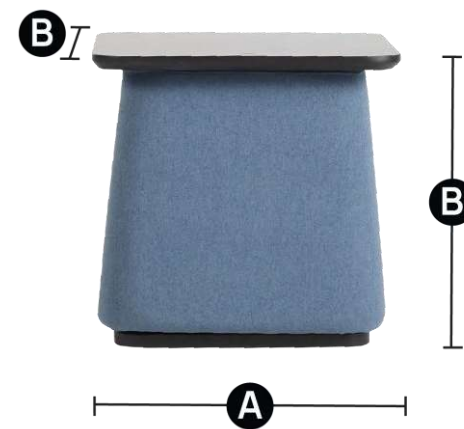

[↶ Back to home](#)

- A** Width.....800mm
- B** Height.....325mm
- C** Depth.....800mm

LYFT SIDE TABLE

Easy-to-move,
light-weight centre
tables

[↶ Back to home](#)

- A** Width.....585mm
- B** Height.....300mm
- C** Depth.....585mm