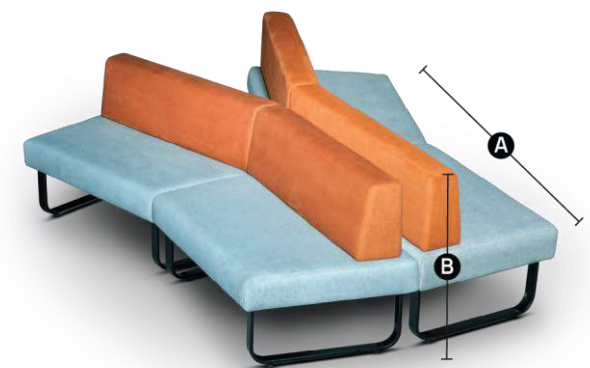

- **A** Width.....1200mm
- **B** Height.....635mm