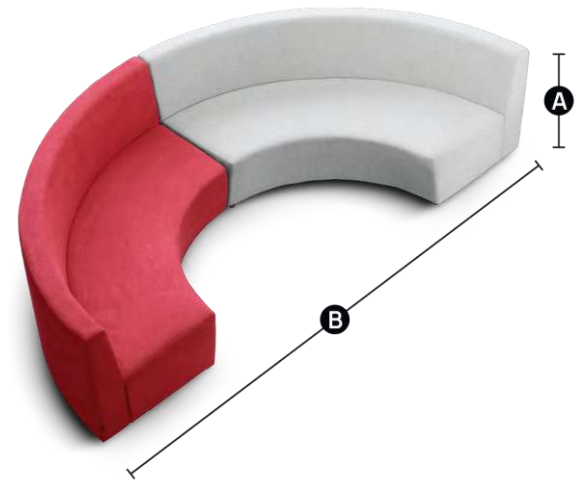

Base options

PLUSH

Reimagine
your space

- A** Width.....750mm
- B** Seat Depth.....550mm
- C** Shell height.....670mm
- D** Height.....852mm
- E** Seat Height.....360mm

FLUX

Redefining
long-lasting solace

- A** Width.....750mm
- B** Seat Depth.....550mm
- C** Shell height.....670mm
- D** Height.....852mm
- E** Seat Height.....360mm

VENETO

The style
speaks for
itself

- A** Width.....1982mm
- B** Height.....852mm
- C** Seat Depth.....608mm
- D** Seat Height.....445mm
- E** Structure height....679mm

SIENNA

Experience
luxury every
day

[↶ Back to home](#)

- A** Height..... 679mm
- B** Width..... 1982mm

AURA

Bold designs,
inspired by
you

[↶ Back to home](#)

- A** Shell height.....700mm
- B** Width.....900mm
- C** Seat depth.....520mm
- D** Seat height.....457mm
- E** Overall height.....937mm