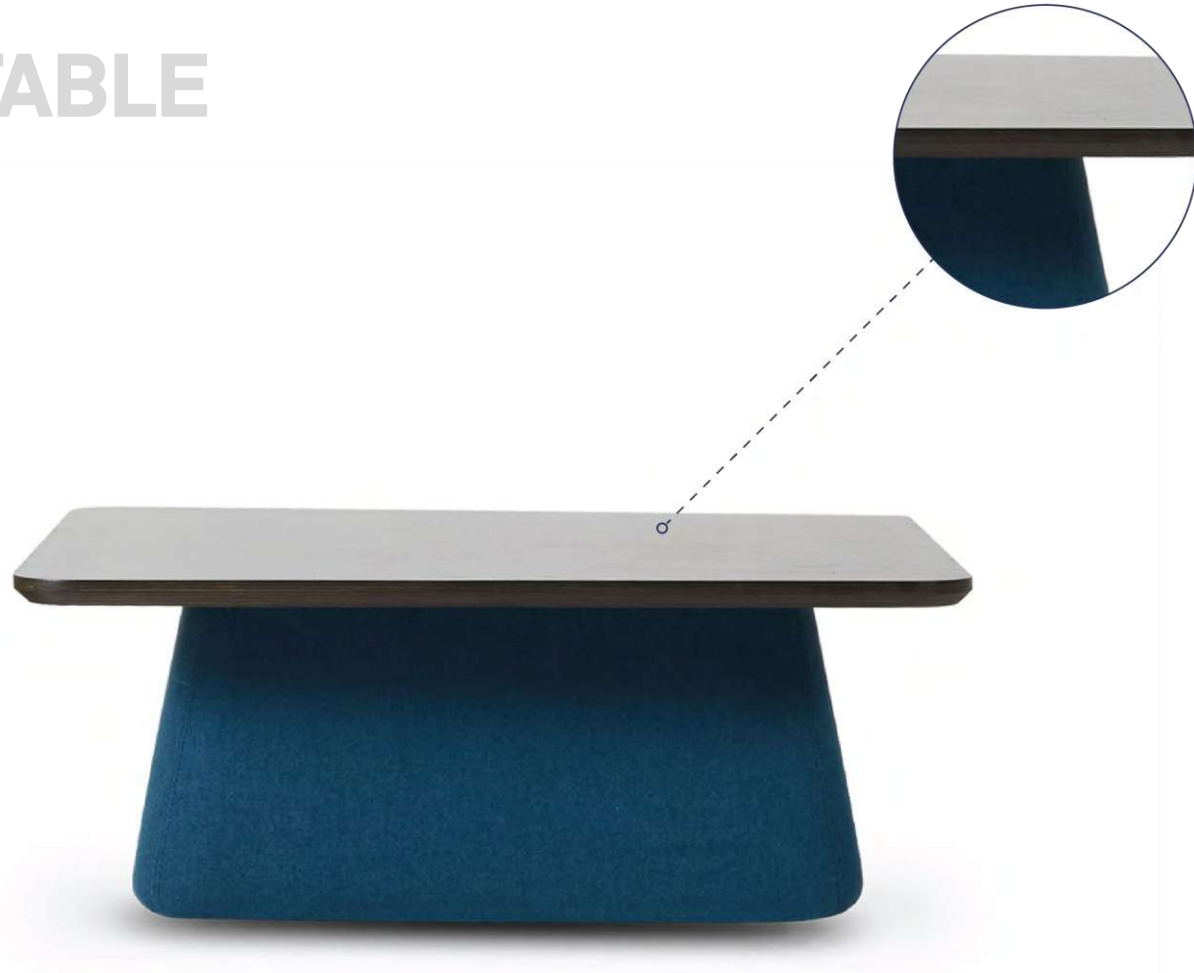

C Height..... 890mm

LYFT
HIGH POUFFE
LOW POUFFE

Fully upholstered
square pouffes
with a strong
wooden base

- A** Width.....585mm
- B** Height.....300mm
- C** Depth.....585mm

LYFT COFFEE TABLE

Light-weight,
easily portable
square pouffes

[↶ Back to home](#)

- A** Width.....800mm
- B** Height.....325mm
- C** Depth.....800mm

LYFT SIDE TABLE

Easy-to-move,
light-weight centre
tables

[↶ Back to home](#)

- A** Width.....585mm
- B** Height.....300mm
- C** Depth.....585mm