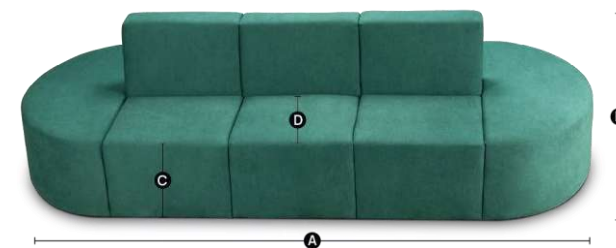

- **A** Width.....**2885mm**
- **B** Height.....**792mm**
- **C** Seat Height.....**440mm**
- **D** Seat depth.....**538mm**