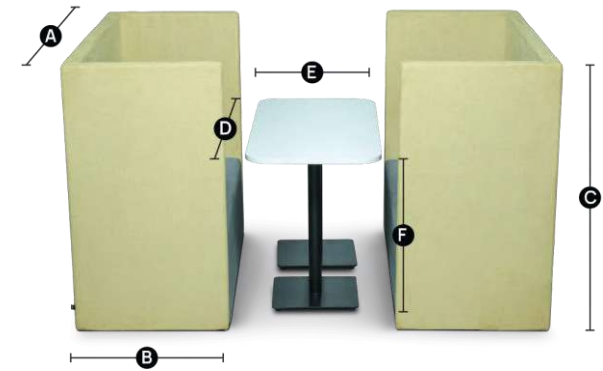

- A** Height..... 679mm
- B** Width..... 1982mm

AURA

Bold designs,
inspired by
you

[↶ Back to home](#)

- A** Shell height.....700mm
- B** Width.....900mm
- C** Seat depth.....520mm
- D** Seat height.....457mm
- E** Overall height.....937mm

MARKLE

Artistry in
every piece

[↶ Back to home](#)

- A** Width.....1425mm
- B** Structure height...595mm
- C** Seat Depth..... 610mm
- D** Seat Height.....443mm
- E** Overall Height.....775mm

WE-CHAT

Discover a
new level of
comfort

[↶ Back to home](#)

4 Seater pod

- A** Length.....1400mm
- B** Depth.....675mm
- C** Height.....1200mm

Table

- D** Length.....1200mm
- E** Depth.....600mm
- F** Height.....750mm

LUSSO

Enrich the
space with
dignity