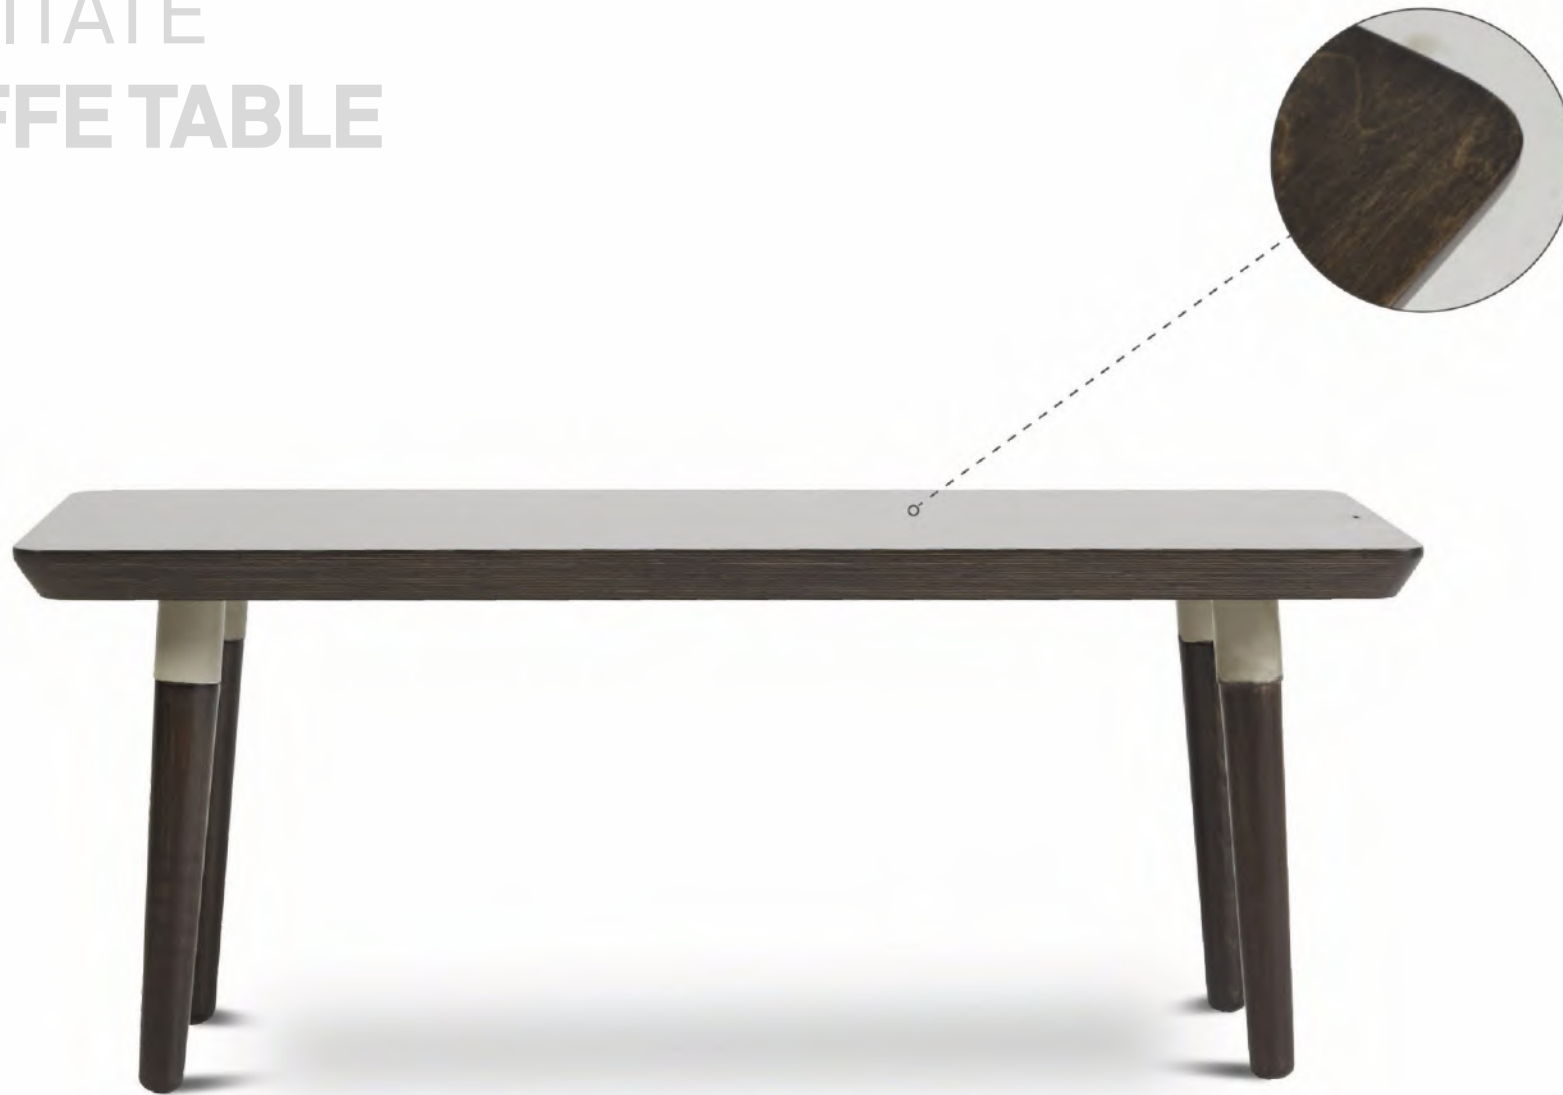

Tiny yet comfortable single seater with sturdy & durable metal leg structure having built-in **USB port** for quick charging of the device

Single seater

A Length.....1090mm

B Depth.....660mm

C Height.....790mm

[↶ Back to home](#)

- High table
- A** Length.....1800mm
 - B** Depth.....750mm
 - C** Height.....1010mm

LEVITATE HIGH ROUND TABLE

Coffee table with
reverse chamfered
wooden top and
sturdy metal base

[↶ Back to home](#)

A Height.....1010mm
B Dia.....750mm

LEVITATE 'A' STOOL

Easily portable 'A'
stand and light-
weight stools
Saves space as the
stools can be
stacked when not
in use

[↶ Back to home](#)

- A** Length.....510mm
- B** Height.....480mm
- C** Depth.....410mm

LEVITATE COFFE TABLE

Coffee table with
reverse chamfered
wooden top and
sturdy metal base

[↶ Back to home](#)

- A** Length.....1250mm
- B** Depth.....540mm
- C** Height.....640mm

LEVITATE ROUND POUFFE

Tiny yet
comfortable for an
impromptu
discussion that
leads to bouncing
off great ideas and
concepts