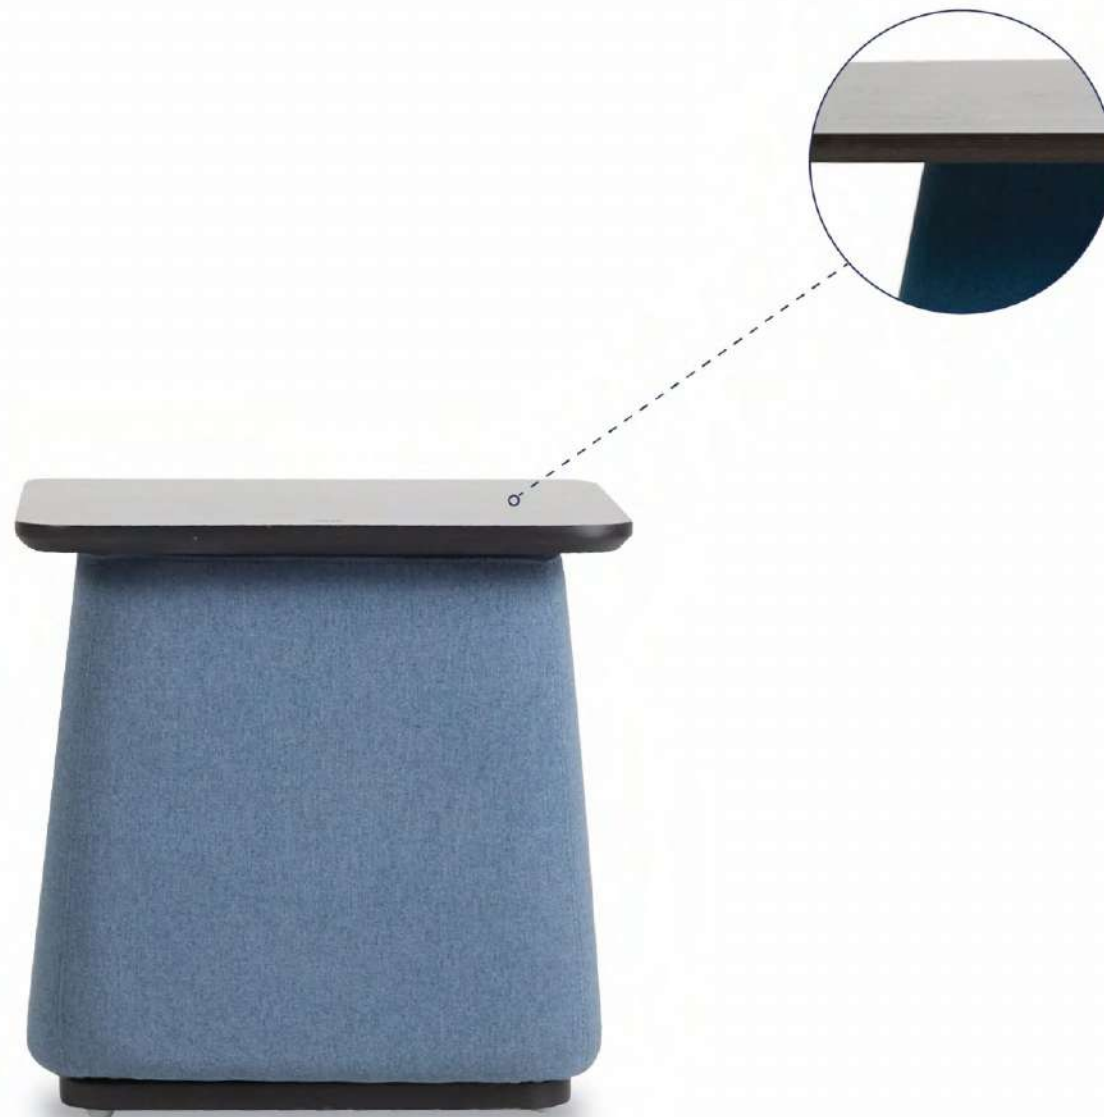

C Height..... 890mm

LYFT
HIGH POUFFE
LOW POUFFE

Fully upholstered
square pouffes
with a strong
wooden base

- A** Width.....585mm
- B** Height.....300mm
- C** Depth.....585mm

LYFT COFFEE TABLE

Light-weight,
easily portable
square pouffes

[↶ Back to home](#)

- A** Width.....800mm
- B** Height.....325mm
- C** Depth.....800mm

LYFT SIDE TABLE

Easy-to-move,
light-weight centre
tables

[↶ Back to home](#)

- A** Width.....585mm
- B** Height.....300mm
- C** Depth.....585mm