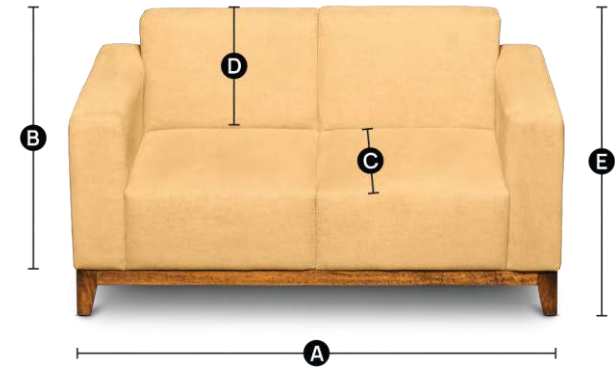

Base options

PLUSH

Reimagine
your space

- A** Width.....750mm
- B** Seat Depth.....550mm
- C** Shell height.....670mm
- D** Height.....852mm
- E** Seat Height.....360mm

FLUX

Redefining
long-lasting solace

- A** Width.....750mm
- B** Seat Depth.....550mm
- C** Shell height.....670mm
- D** Height.....852mm
- E** Seat Height.....360mm

VENETO

The style
speaks for
itself

- A** Width.....1982mm
- B** Height.....852mm
- C** Seat Depth.....608mm
- D** Seat Height.....445mm
- E** Structure height....679mm

SIENNA

Experience
luxury every
day

[↶ Back to home](#)

- A** Height..... 679mm
- B** Width..... 1982mm

AURA

Bold designs,
inspired by
you

[↶ Back to home](#)

- A** Shell height.....700mm
- B** Width.....900mm
- C** Seat depth.....520mm
- D** Seat height.....457mm
- E** Overall height.....937mm

MARKLE

Artistry in
every piece

[↶ Back to home](#)

- A** Width.....1425mm
- B** Structure height...595mm
- C** Seat Depth..... 610mm
- D** Seat Height.....443mm
- E** Overall Height.....775mm

WE-CHAT

Discover a
new level of
comfort